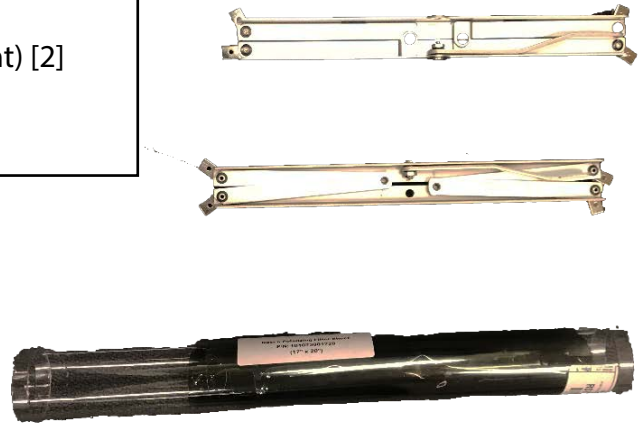

## Polarization Kit

Carrying Case Contents:

Polarizing gel Sheets (in plastic tube) [2]

Metal Frames(with light stand attachment) [2]

Polarizing lens cover [1]

#9594