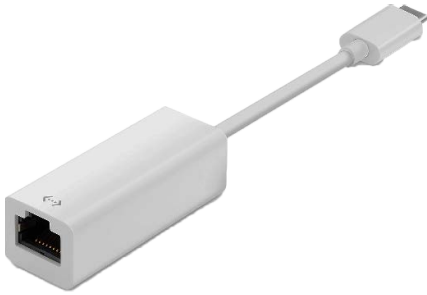

Mac Adaptors

USB-C to Ethernet