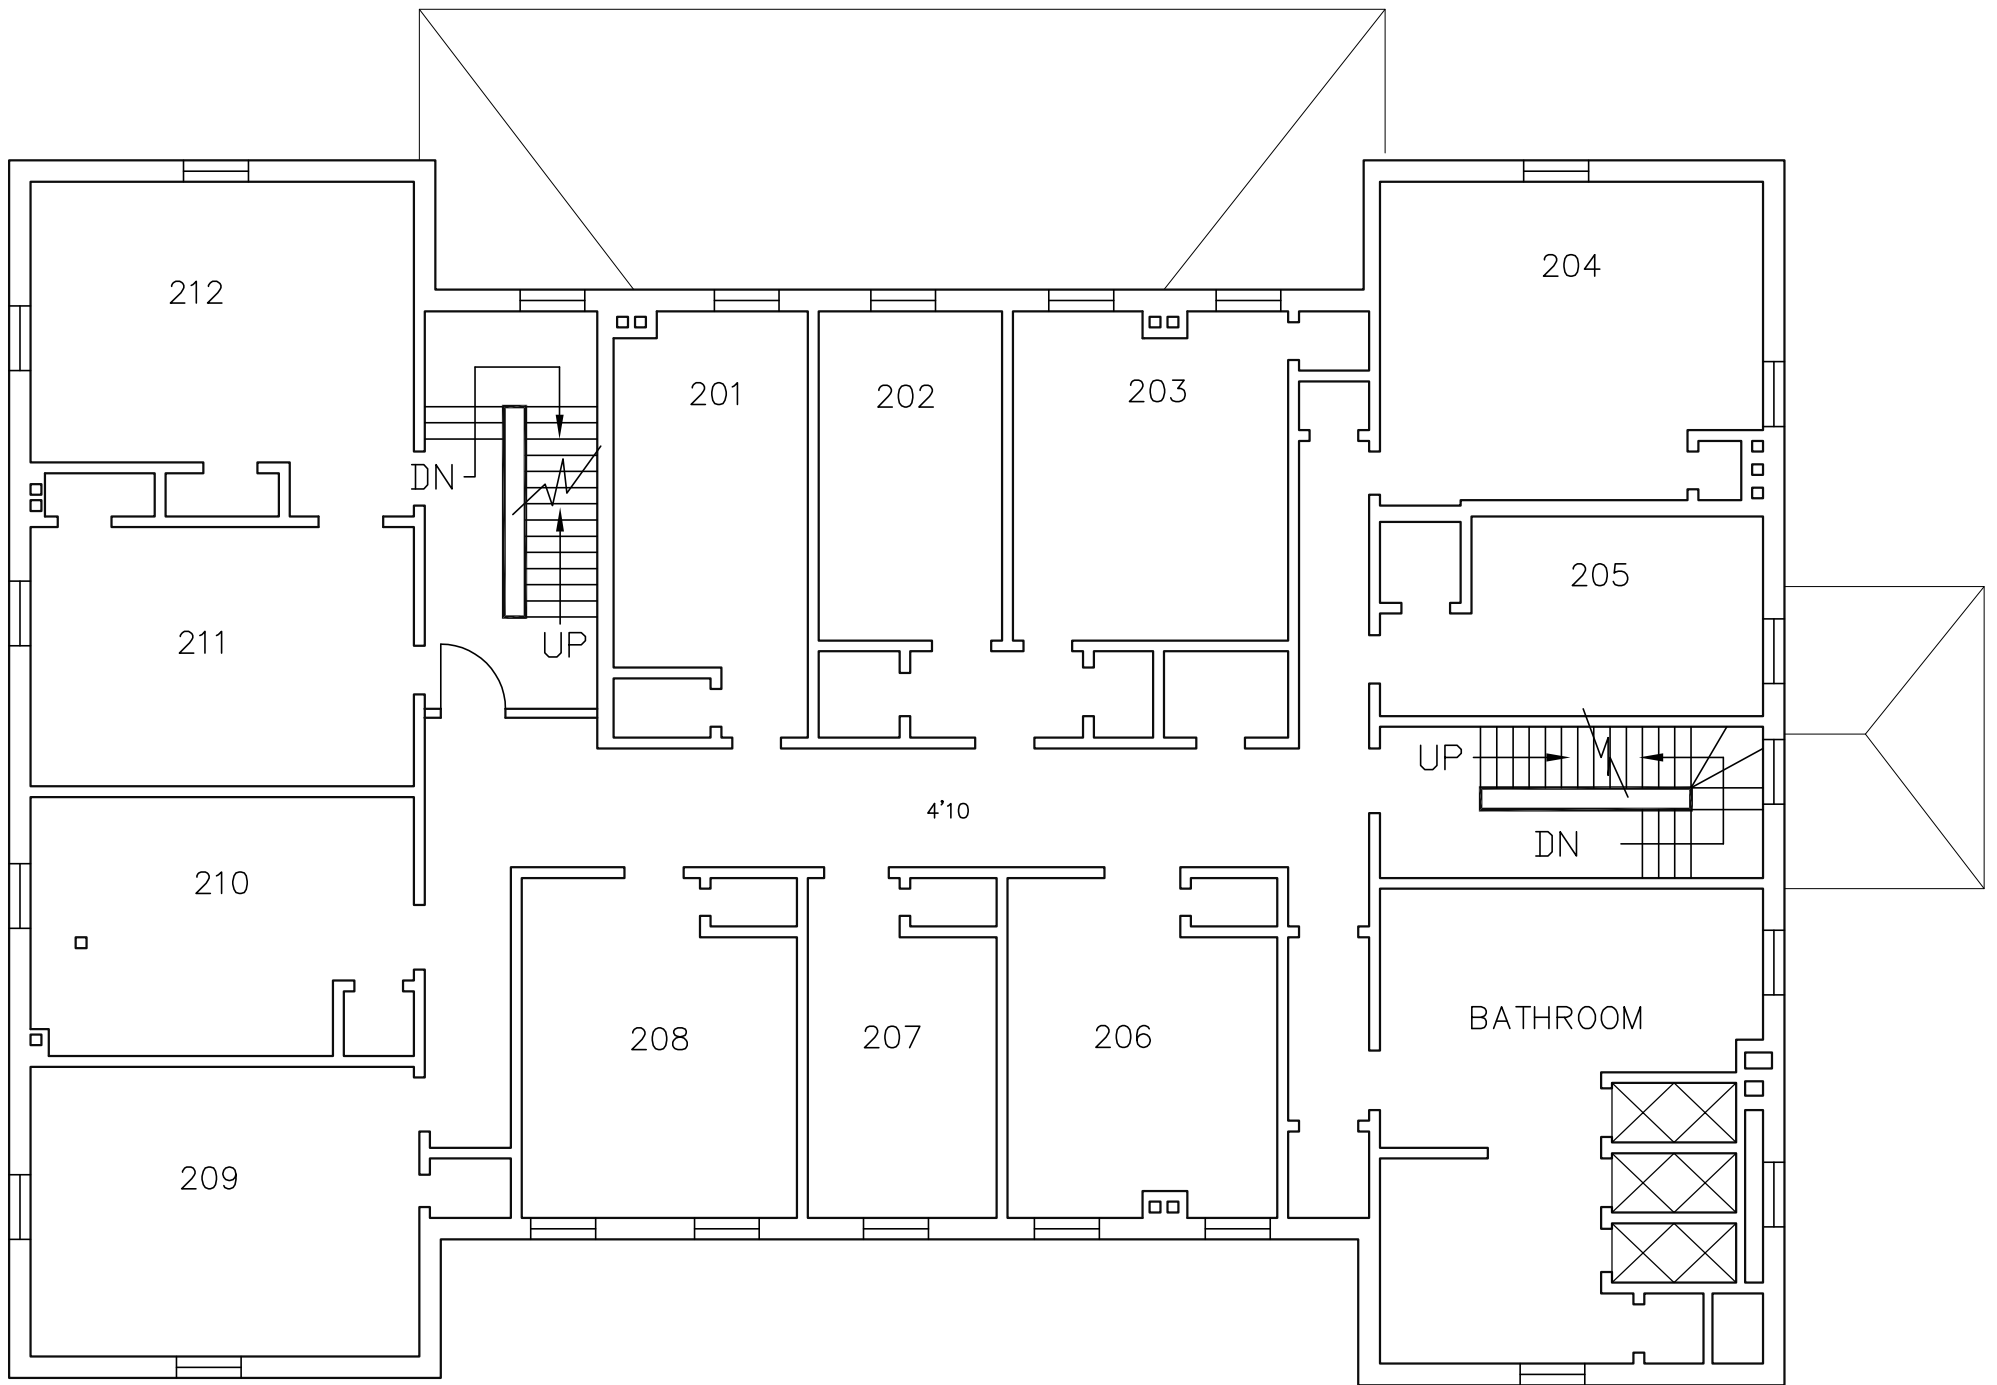

# WASHBURN HOUSE

First Floor

Head Resident Suite: Rm 102

Doubles: 101, 103

**WASHBURN HOUSE** Singles: 201, 202, 205, 207, 210, 211  
 Doubles: 203, 204, 206, 208, 209, 212  
 Second Floor

Singles: 301, 302, 305, 307, 308, 310,

311

Doubles: 303, 304, 306, 309, 312

# WASHBURN HOUSE

Third Floor

Singles: 402, 404

Doubles: 401, 403

# WASHBURN HOUSE

Fourth Floor