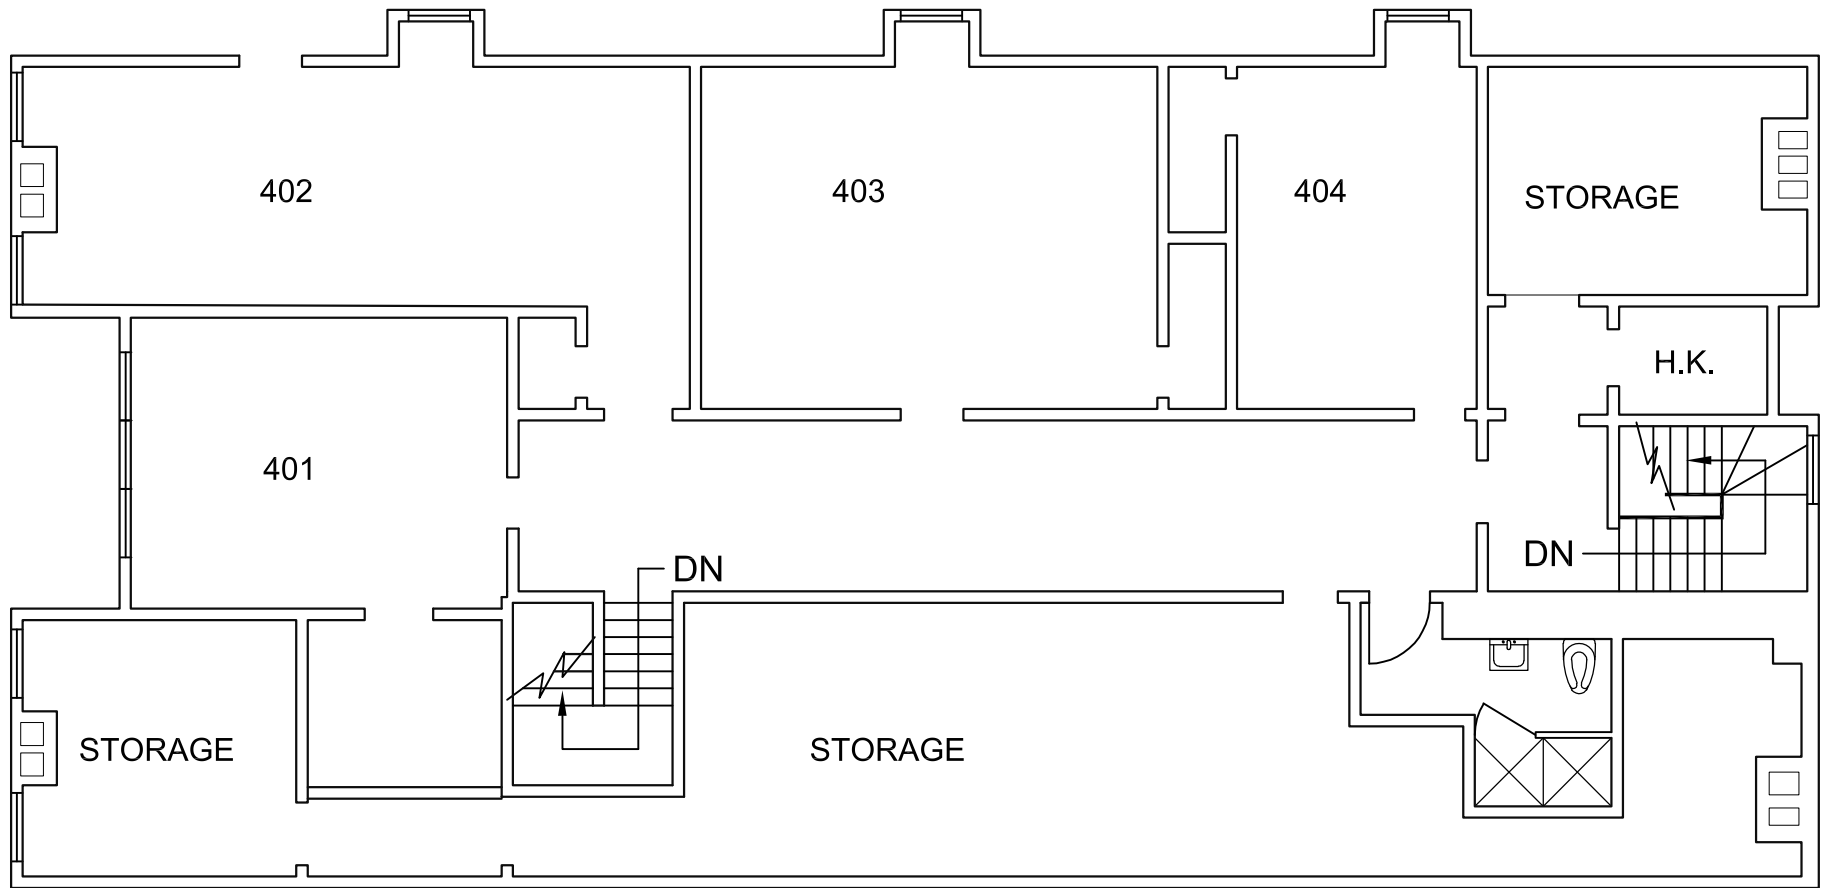

# WASHBURN HOUSE

First Floor

Head Resident Suite: Rm 102

Doubles: 101, 103

**WASHBURN HOUSE** Singles: 201, 202, 205, 207, 210, 211  
 Doubles: 203, 204, 206, 208, 209, 212  
 Second Floor

Singles: 301, 302, 305, 307, 308, 310,

311

Doubles: 303, 304, 306, 309, 312

# WASHBURN HOUSE

Third Floor

Singles: 402, 404

Doubles: 401, 403

# WASHBURN HOUSE

Fourth Floor