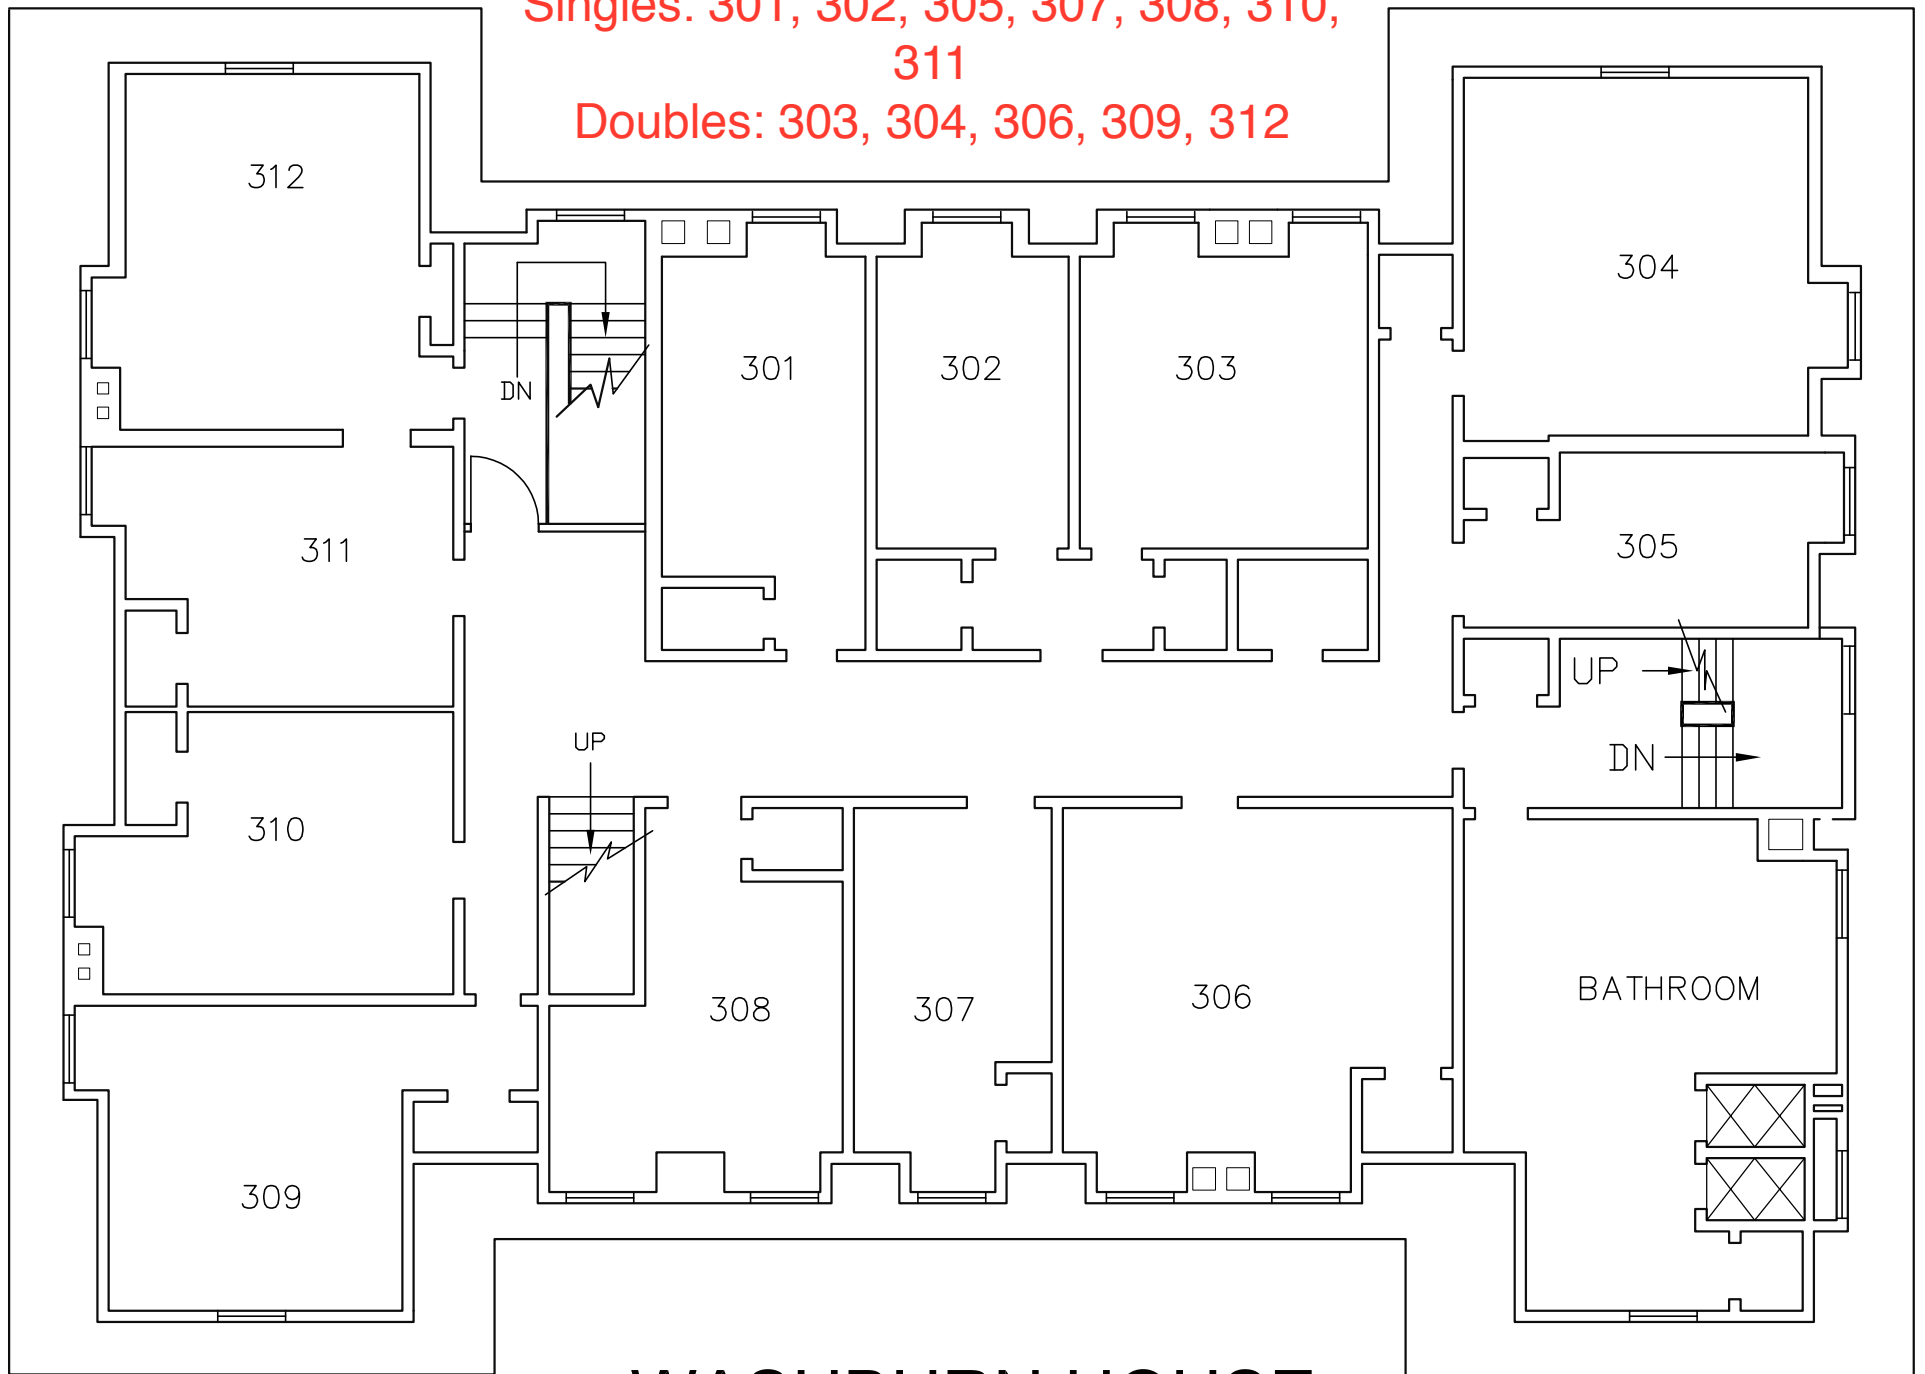

# WASHBURN HOUSE

First Floor

Head Resident Suite: Rm 102

Doubles: 101, 103

**WASHBURN HOUSE** Singles: 201, 202, 205, 207, 210, 211  
 Doubles: 203, 204, 206, 208, 209, 212  
 Second Floor

Singles: 301, 302, 305, 307, 308, 310,

311

Doubles: 303, 304, 306, 309, 312

# WASHBURN HOUSE

Third Floor

Singles: 402, 404

Doubles: 401, 403

# WASHBURN HOUSE

Fourth Floor