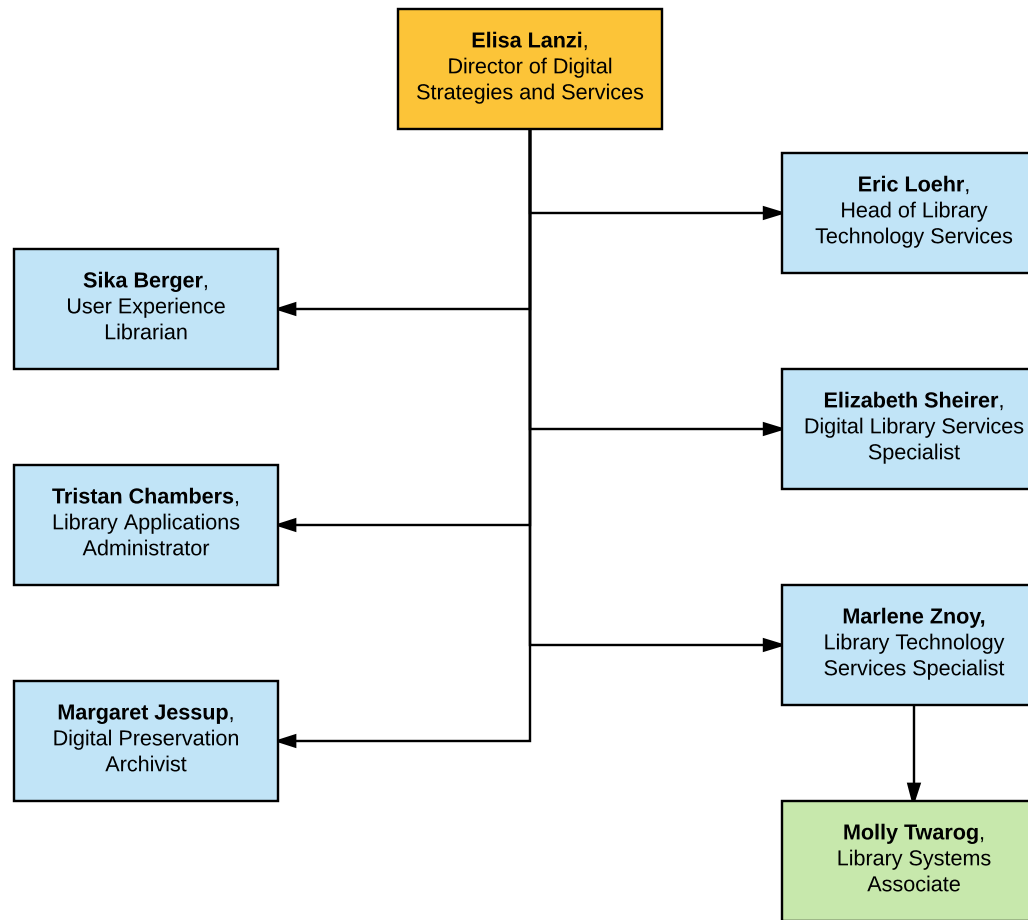

Smith College Libraries
Organizational Chart
August 2017

Rob O'Connell,
Director of Discovery and
Access

Joseph Bialek,
Preparations/Stacks
Supervisor

Mary Lou Bouley,
Catalog and Metadata
Librarian

Patricia Messier,
Cataloger

Sharon Domier,
East Asian Cataloger

Reese Julian,
Circulation Manager

Lisa DeCarolis-Osepowicz,
Circulation Coordinator

Matt Durand,
Collection Services/
Circulation Associate

C.M. Flynn,
Circulation Associate

Josh Frankenstein,
Circulation Associate

Michele LaFleur,
Circulation Evening
Supervisor

Jason Mazzotta,
Circulation Associate

Maria Rao,
Circulation Associate/Billing

Janet Spongberg,
Circulation Coordinator