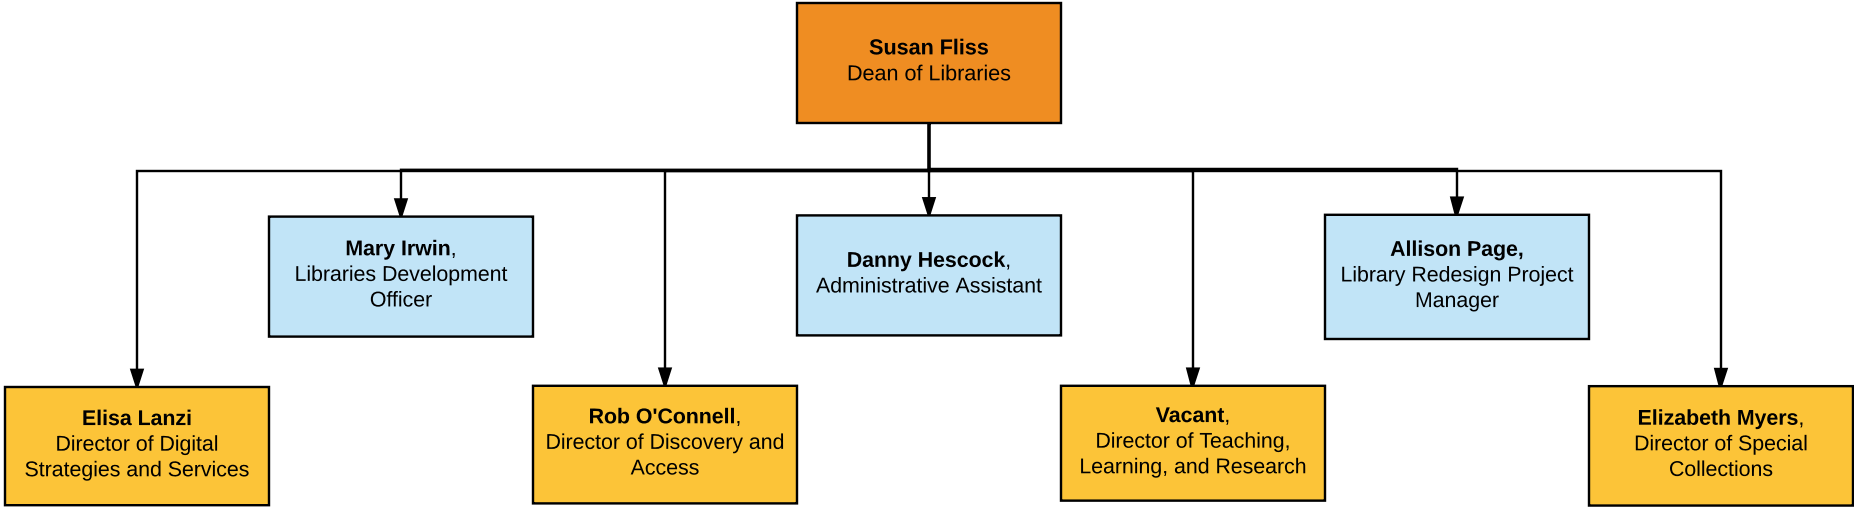

Smith College Libraries
Organizational Chart
August 2017

Rob O'Connell,
Director of Discovery and
Access

Joseph Bialek,
Preparations/Stacks
Supervisor

Mary Lou Bouley,
Catalog and Metadata
Librarian

Patricia Messier,
Cataloger