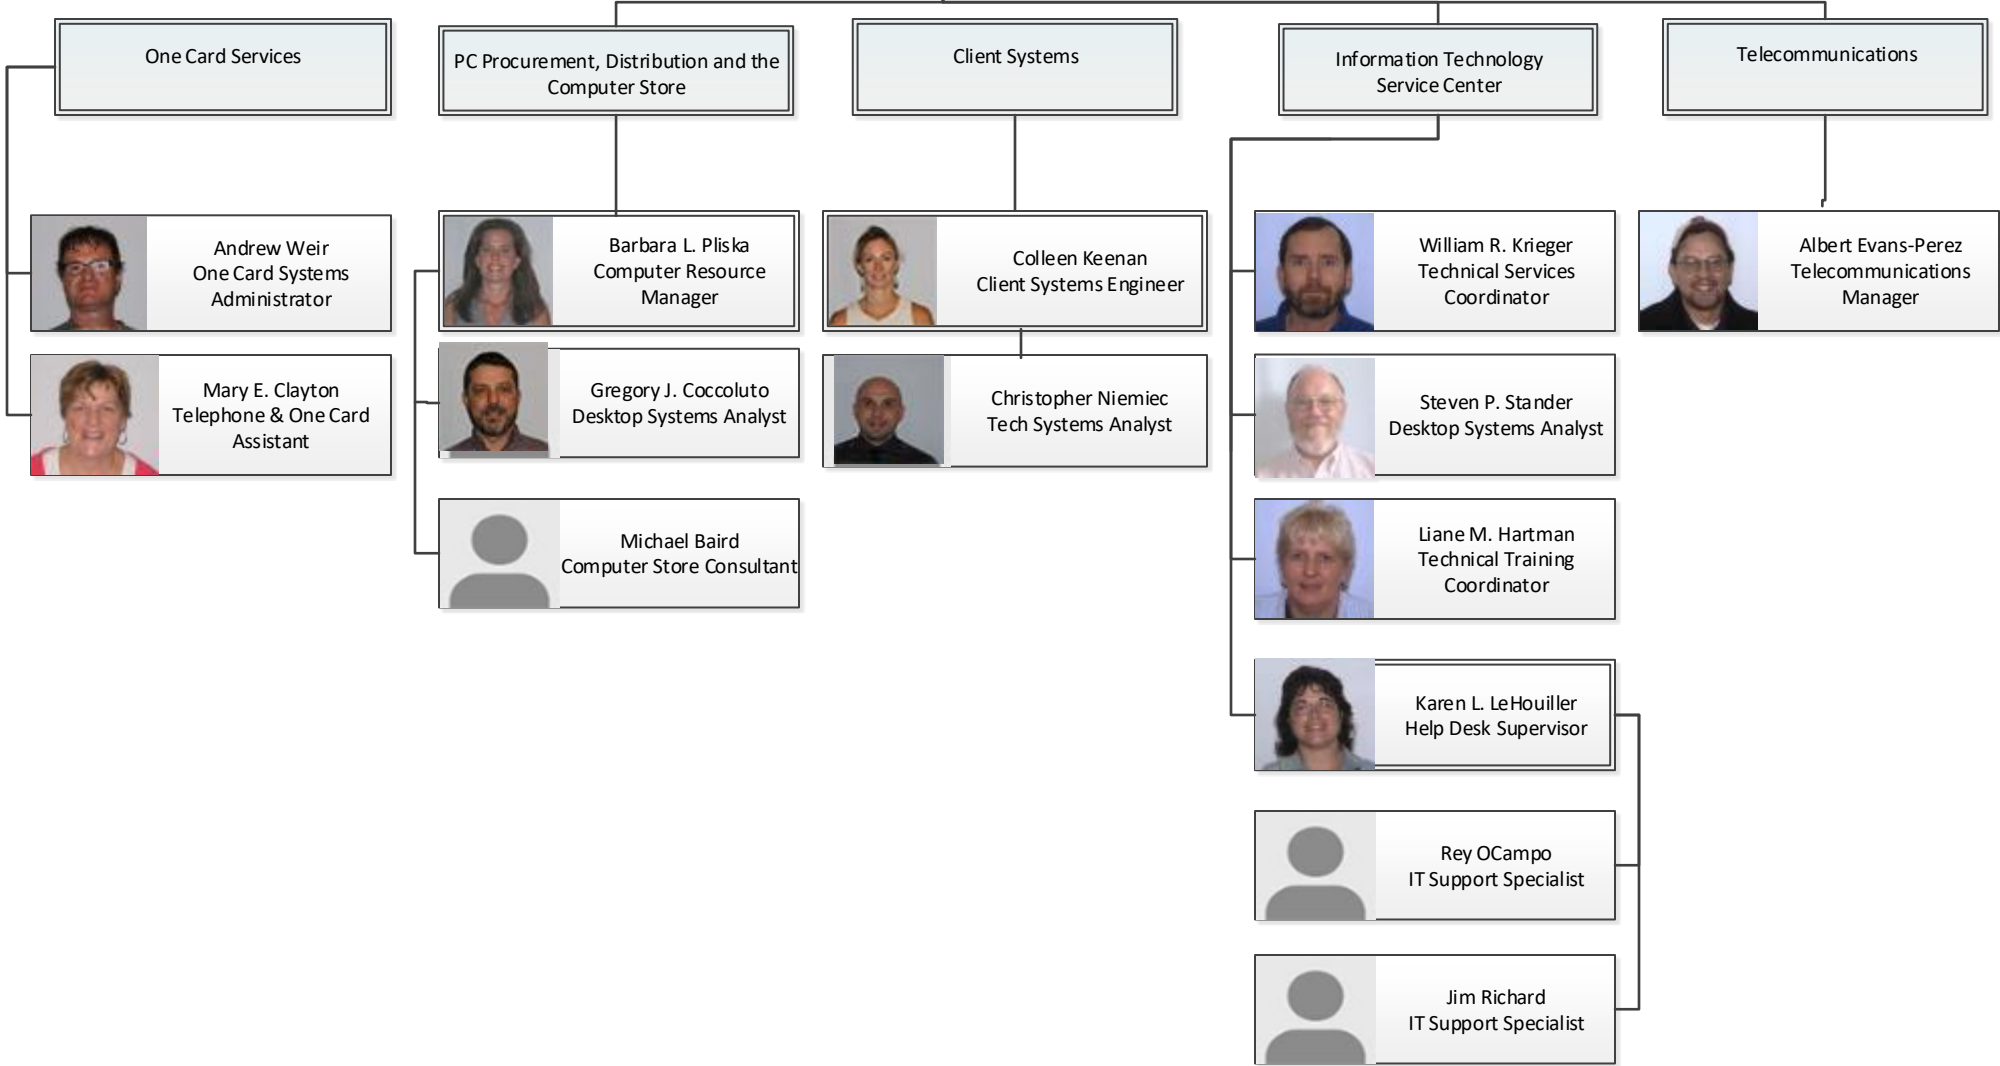

Marty Bimbane
Senior Audiovisual Engineer

Daniel Bennett
Media Producer

Joseph Bacal
Applications Administrator

Tammy Lockett
Online Instructional Designer

Jacy Birdsong
Classroom Support Specialist

Sandy Bycenski
Media & Systems Support
Specialist

Yasmin Eisenhauer
Instructional Technologist

Mario Valdebenito
Instructional Technology
Specialist

Moses Diaz
Classroom Support
Supervisor

Jeff Heath
Video Technologies
Administrator

Deborah Keisch
Instructional Technologist

Vacant
Event Support
Supervisor

Kate Lee
Senior Media Producer

Sharon A. Moore
Deputy CIO

Sarah A. Moriarty
Director of Administrative
Technology

Maureen Cain
Application Systems Analyst

Kaja Katamay
Application System Analyst

Thomas Neuburger
Associate Director, CRM
Center

Rogelio Echeverri
Application Systems Analyst

Tam Nguyen
Application Systems Analyst

Keith Streeter
Web Application Systems
Analyst

Natasha Figueroa
Project Manager - CBPT